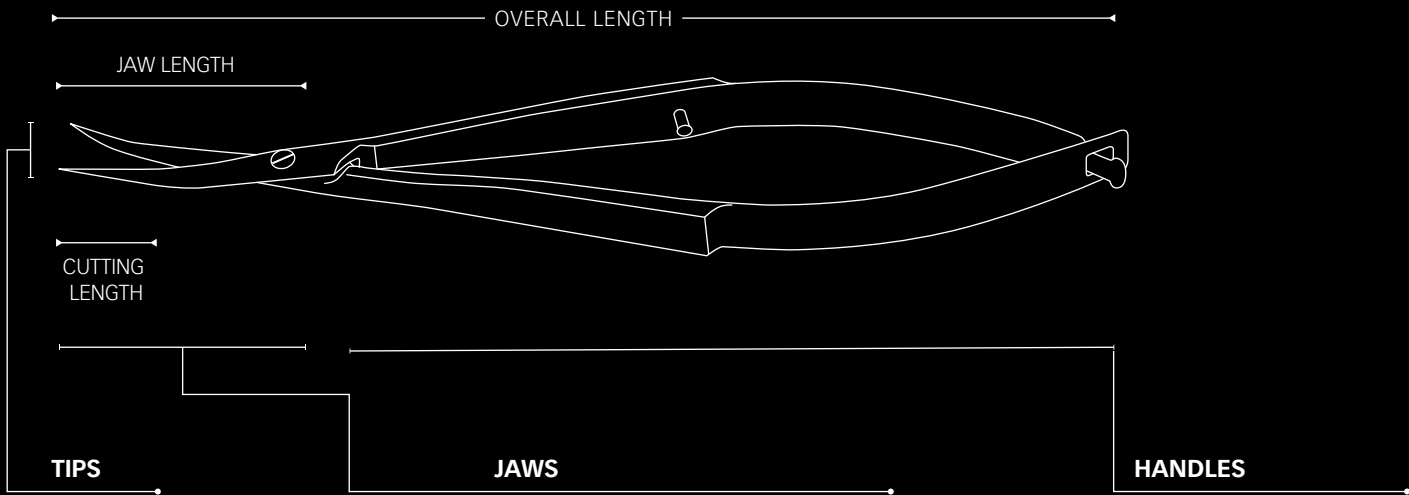

OPHTALMO

 JOHN WEISS
INTERNATIONAL

Scissors

THIS IS WHAT THE FUTURE LOOKS LIKE

Scissors anatomy

Sharp/pointed – can pierce tissue as well as cut

Rounded – for cutting only

Straight – good for when direct access is available or when a straight cut is required

Curved – to reach more difficult areas or when a curved cut is required. May allow better visualisation of tips

Angled – enables blades to be positioned at the correct angle to the tissue, particularly useful when excising

Hinge – a time tested design, blades close by squeezing handle together. Generally used for iris excision.

0103245 **SS**

De Wecker Iris Scissors. Angled on flat with sharp tips. Max cutting length 5mm, blade length 8mm, overall length 110mm

0109003 **Ti**

Vannas Scissors, straight with sharp tips.
Max cutting length 3mm, blade length 9mm,
overall length 95mm

0109460 **Ti**

Vannas Scissors, straight with ultrafine, sharp
tips. Max cutting length 3mm, blade length 8mm,
overall length 110mm