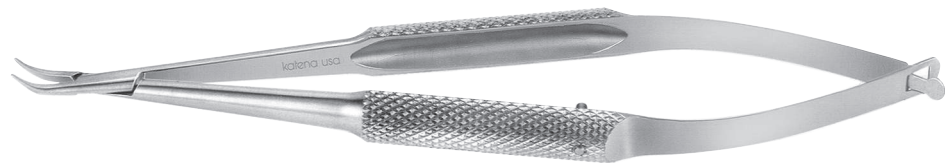

Needle Holders

Drews

Needle Holder
extra delicate jaws

- K6-2990** straight, with lock
- K6-2991** straight, without lock
- K6-2992** curved, with lock
- K6-2993** curved, without lock

Barraquer

Needle Holder
short model
very delicate jaws
straight

- K6-3000** with lock
- K6-3010** without lock

Barraquer

Needle Holder
short model
very delicate jaws
curved

- K6-3020** with lock
- K6-3030** without lock

Troutman

Needle Holder
delicate jaws
strongly curved

- K6-3250** without lock
- K6-3260** with lock

Needle Holders

Barraquer

Needle Holder
very delicate jaws
curved

K6-3300 with lock

K6-3310 without lock

KT6-3300 titanium, with lock

KT6-3310 titanium, without lock