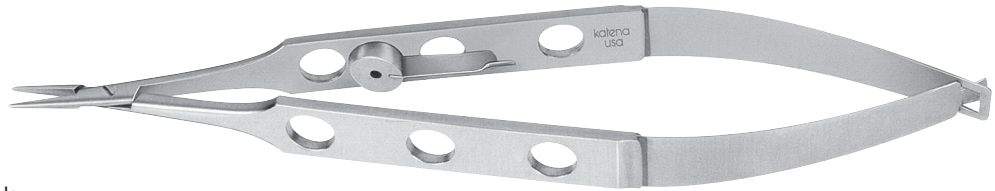

OPHTALMO

Needle Holders

THIS IS WHAT THE FUTURE LOOKS LIKE

Needle Holders

McPherson

Needle Holder
very delicate jaws

- K6-1000** straight jaws, with lock
- K6-1010** straight jaws, without lock
- K6-1020** curved jaws, with lock
- K6-1030** curved jaws, without lock

Jaffe

Needle Holder
delicate conical jaws

- K6-1100** straight, with lock
- K6-1120** curved, with lock
- K6-1130** curved, without lock

Castroviejo

Needle Holder
delicate jaws

- K6-1500** straight, with lock
- K6-1510** straight, without lock
- K6-1520** curved, with lock
- K6-1530** curved, without lock

Needle Holders

Drews

Needle Holder
extra delicate jaws

- K6-2990** straight, with lock
- K6-2991** straight, without lock
- K6-2992** curved, with lock
- K6-2993** curved, without lock

Barraquer

Needle Holder
short model
very delicate jaws
straight

- K6-3000** with lock
- K6-3010** without lock

Barraquer

Needle Holder
short model
very delicate jaws
curved

- K6-3020** with lock
- K6-3030** without lock

Troutman

Needle Holder
delicate jaws
strongly curved