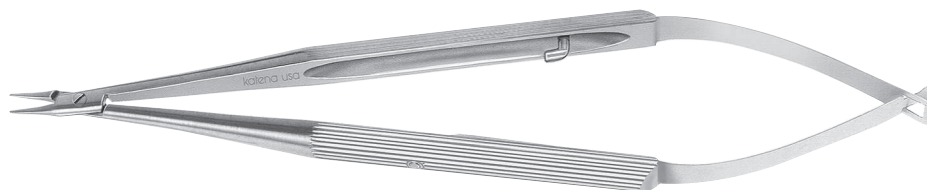

K6-3751 without lock

Anis

Needle Holder
extra delicate jaws
curved

K6-3752 with lock

K6-3753 without lock

Needle Holders

Katena

Needle Holder
extra delicate jaws
straight

K6-3800 with lock

K6-3810 without lock

KT6-3800 titanium, with lock

KT6-3810 titanium, without lock

Katena

Needle Holder
extra delicate jaws
curved

K6-3820 with lock

K6-3830 without lock

KT6-3820 titanium, with lock

KT6-3830 titanium, without lock

McIntyre

Fish Hook Needle Holder
straight, with lock

K6-3900

OPHTALMO
THIS IS WHAT THE FUTURE LOOKS LIKE

- SURGICAL
- CONSUMABLES
- MEDICAL DEVICE