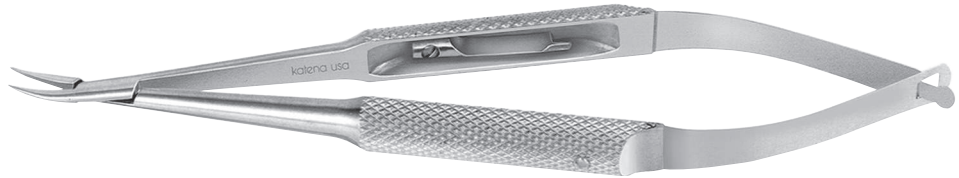

- K6-3000** with lock
- K6-3010** without lock

Barraquer

Needle Holder
short model
very delicate jaws
curved

- K6-3020** with lock
- K6-3030** without lock

Troutman

Needle Holder
delicate jaws
strongly curved

- K6-3250** without lock
- K6-3260** with lock

Needle Holders

Barraquer

Needle Holder
very delicate jaws
curved

K6-3300 with lock

K6-3310 without lock

KT6-3300 titanium, with lock

KT6-3310 titanium, without lock

Barraquer

Needle Holder
delicate jaws
straight

K6-3500 with lock

K6-3510 without lock

Barraquer

Needle Holder
delicate jaws
curved

K6-3520 with lock

K6-3530 without lock