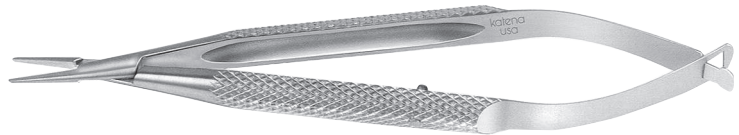

Jaffe

Needle Holder
delicate conical jaws

- K6-1100** straight, with lock
- K6-1120** curved, with lock
- K6-1130** curved, without lock

Castroviejo

Needle Holder
delicate jaws

- K6-1500** straight, with lock
- K6-1510** straight, without lock
- K6-1520** curved, with lock
- K6-1530** curved, without lock

Needle Holders

Castroviejo

Needle Holder
standard jaws
straight, with lock
K6-1560

**Castroviejo**

Needle Holder
standard jaws
curved, with lock
K6-1580

**Kalt**

Needle Holder
delicate smooth jaws
straight, with lock
K6-1800

Needle Holders

Drews

Needle Holder
extra delicate jaws

- K6-2990** straight, with lock
- K6-2991** straight, without lock
- K6-2992** curved, with lock
- K6-2993** curved, without lock

Barraquer

Needle Holder
short model
very delicate jaws
straight

- K6-3000** with lock
- K6-3010** without lock

Barraquer

Needle Holder
short model
very delicate jaws
curved

- K6-3020** with lock
- K6-3030** without lock

Troutman

Needle Holder
delicate jaws
strongly curved