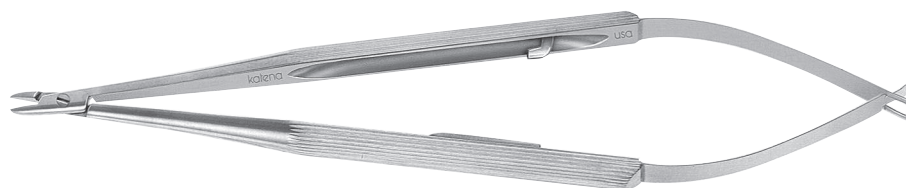

K6-3800 with lock

K6-3810 without lock

KT6-3800 titanium, with lock

KT6-3810 titanium, without lock

Katena

Needle Holder
extra delicate jaws
curved

K6-3820 with lock

K6-3830 without lock

KT6-3820 titanium, with lock

KT6-3830 titanium, without lock

McIntyre

Fish Hook Needle Holder
straight, with lock

K6-3900

OPHTALMO
THIS IS WHAT THE FUTURE LOOKS LIKE

- SURGICAL
- CONSUMABLES
- MEDICAL DEVICE