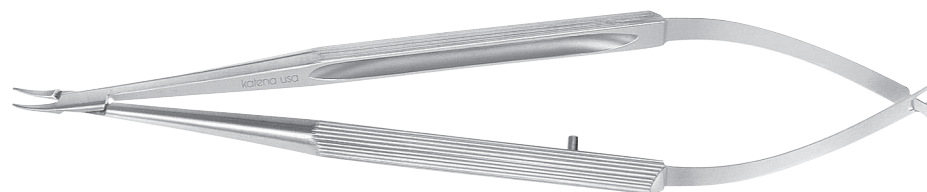

K6-3800 with lock

K6-3810 without lock

KT6-3800 titanium, with lock

KT6-3810 titanium, without lock

Katena

Needle Holder
extra delicate jaws
curved

K6-3820 with lock

K6-3830 without lock

KT6-3820 titanium, with lock

KT6-3830 titanium, without lock

McIntyre

Fish Hook Needle Holder
straight, with lock

K6-3900

OPHTALMO
THIS IS WHAT THE FUTURE LOOKS LIKE

- SURGICAL
- CONSUMABLES
- MEDICAL DEVICE