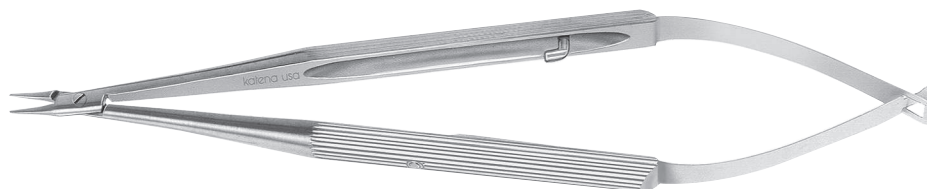

K6-3751 without lock

Anis

Needle Holder
extra delicate jaws
curved

K6-3752 with lock

K6-3753 without lock

Needle Holders

Katena

Needle Holder
extra delicate jaws
straight

K6-3800 with lock

K6-3810 without lock

KT6-3800 titanium, with lock

KT6-3810 titanium, without lock

Katena

Needle Holder
extra delicate jaws
curved

K6-3820 with lock

K6-3830 without lock

KT6-3820 titanium, with lock

KT6-3830 titanium, without lock

McIntyre

Fish Hook Needle Holder
straight, with lock

K6-3900

OPHTALMO
THIS IS WHAT THE FUTURE LOOKS LIKE

- SURGICAL
- CONSUMABLES
- MEDICAL DEVICE