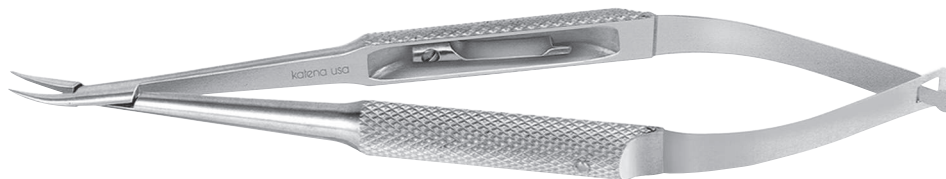

- K6-3000** with lock
- K6-3010** without lock

Barraquer

Needle Holder
short model
very delicate jaws
curved

- K6-3020** with lock
- K6-3030** without lock

Troutman

Needle Holder
delicate jaws
strongly curved

- K6-3250** without lock
- K6-3260** with lock

Needle Holders

Barraquer

Needle Holder
very delicate jaws
curved

K6-3300 with lock

K6-3310 without lock

KT6-3300 titanium, with lock

KT6-3310 titanium, without lock

Barraquer

Needle Holder
delicate jaws
straight

K6-3500 with lock

K6-3510 without lock

Barraquer

Needle Holder
delicate jaws
curved

K6-3520 with lock

K6-3530 without lock