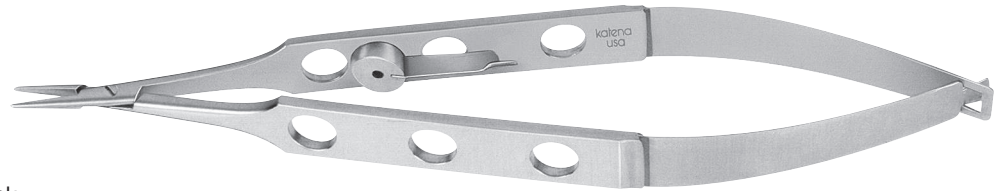

OPHTALMO

Needle Holders

THIS IS WHAT THE FUTURE LOOKS LIKE

Needle Holders

McPherson

Needle Holder
very delicate jaws

- K6-1000** straight jaws, with lock
- K6-1010** straight jaws, without lock
- K6-1020** curved jaws, with lock
- K6-1030** curved jaws, without lock

Jaffe

Needle Holder
delicate conical jaws

- K6-1100** straight, with lock
- K6-1120** curved, with lock
- K6-1130** curved, without lock

Castroviejo

Needle Holder
delicate jaws

- K6-1500** straight, with lock
- K6-1510** straight, without lock
- K6-1520** curved, with lock
- K6-1530** curved, without lock

Needle Holders

Drews

Needle Holder
extra delicate jaws

- K6-2990** straight, with lock
- K6-2991** straight, without lock
- K6-2992** curved, with lock
- K6-2993** curved, without lock

Barraquer

Needle Holder
short model
very delicate jaws
straight

- K6-3000** with lock
- K6-3010** without lock

Barraquer

Needle Holder
short model
very delicate jaws
curved

- K6-3020** with lock
- K6-3030** without lock

Troutman

Needle Holder
delicate jaws
strongly curved