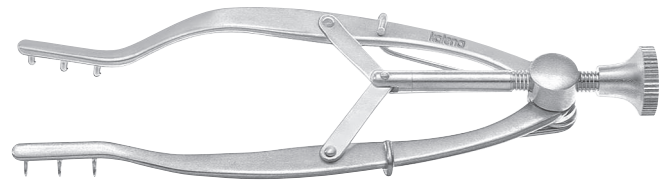

Retractors

Stevenson

Lacrimal Sac Retractor
3 x 3 blunt prongs, adjustable

K1-9500