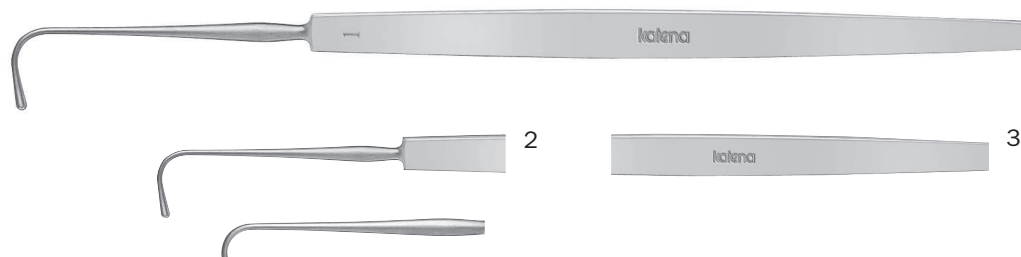

## Stevens

Tenotomy Hook  
blunt, small

**K3-6600**

## Helveston

"Teaser" Hook  
extra delicate, blunt

**K3-6610**

## Graefe

Muscle Hook

**K3-6710** size 1

**K3-6720** size 2

**K3-6730** size 3