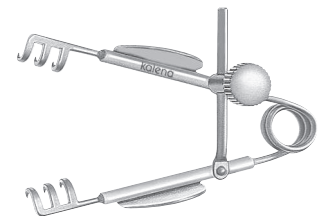

## Stevenson

Lacrimal Sac Retractor  
3 x 3 blunt prongs, adjustable

**K1-9500**

## Stevenson

Lacrimal Sac Retractor  
solid blades with serrated edge  
adjustable

**K1-9520** 13mm blades

## Agricola

Lacrimal Sac Retractor  
3 x 3 sharp prongs

**K1-9550**