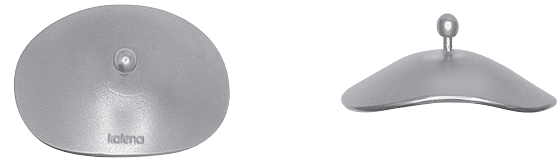

# Retractors

---

## Scleral Shield

stainless steel  
 non-reflective exterior surface  
*To protect the eye during blepharoplasty  
 and skin resurfacing procedures.*

**K1-8480** 1 small, 1 large (set)

**K1-8481** 20 x 28mm, small (pair)

## Jaeger

Lid Plate  
 clear plastic

**K1-8500**

## Jaeger

Lid Plate  
 stainless steel

**K1-8520**